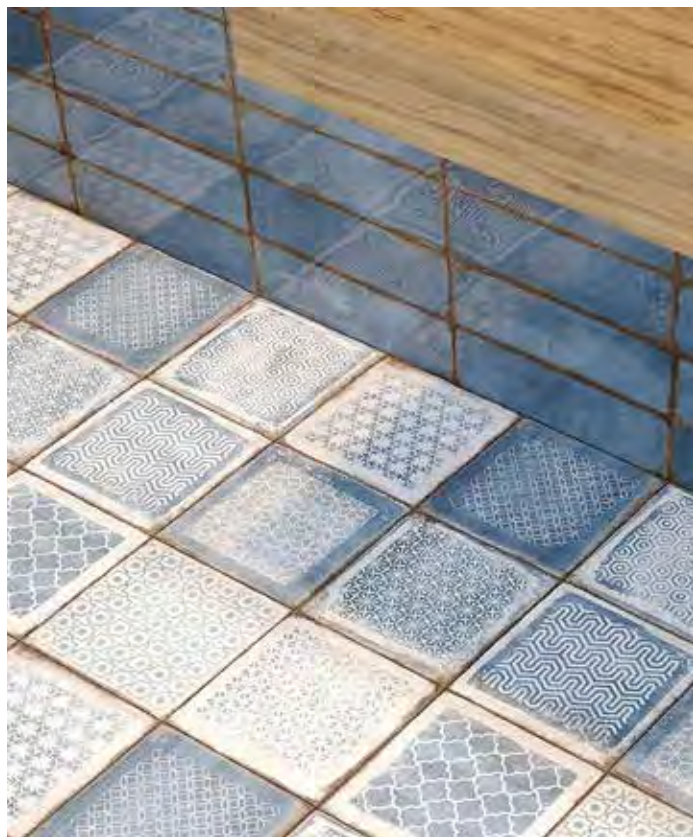

NO.	SIZES	THICKNESS	kg/BOX	BOX	PIECES/m ²	PRICES
TB-AT-1...3, TB-AT-2D...3D	222 × 222	10	24.2	20	18.2	¥13,600/箱

TB-LL-2

TB-LL-3B

TB-LL-1

LOS LUNAS

<< WEBSITE
made in Spain
BI類 (磁器質) | 施釉

TB-LL-3B, TB-LL-3D

ロス・ルナス